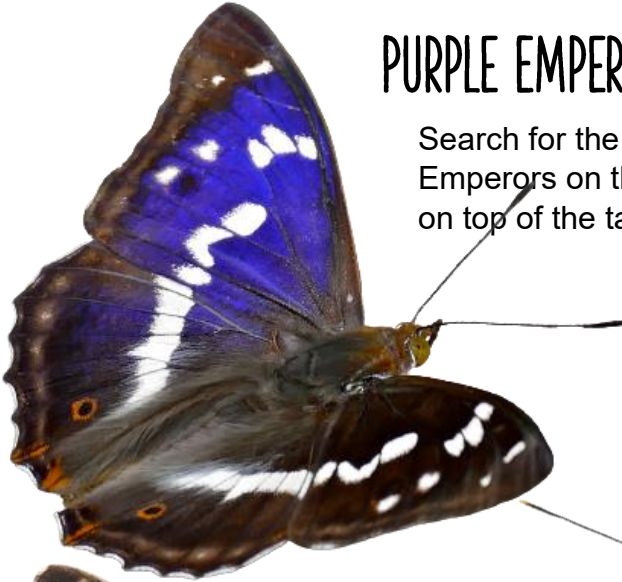

HELP US FIND

PURPLE HAIRSTREAK

Look high in the oak trees on warm summer evenings and watch the jittery flight of these silvery butterflies.

THE LOST WOODS SEVEN

PURPLE EMPEROR

Search for the iridescent Emperors on their thrones on top of the tallest trees.

SILVER-WASHED FRITILLARY

These BIG orange butterflies love to feed on bramble flowers in the sunshine.

WHITE ADMIRAL

Striking black and white butterflies who flap-flap-glide through sunny woodland glades